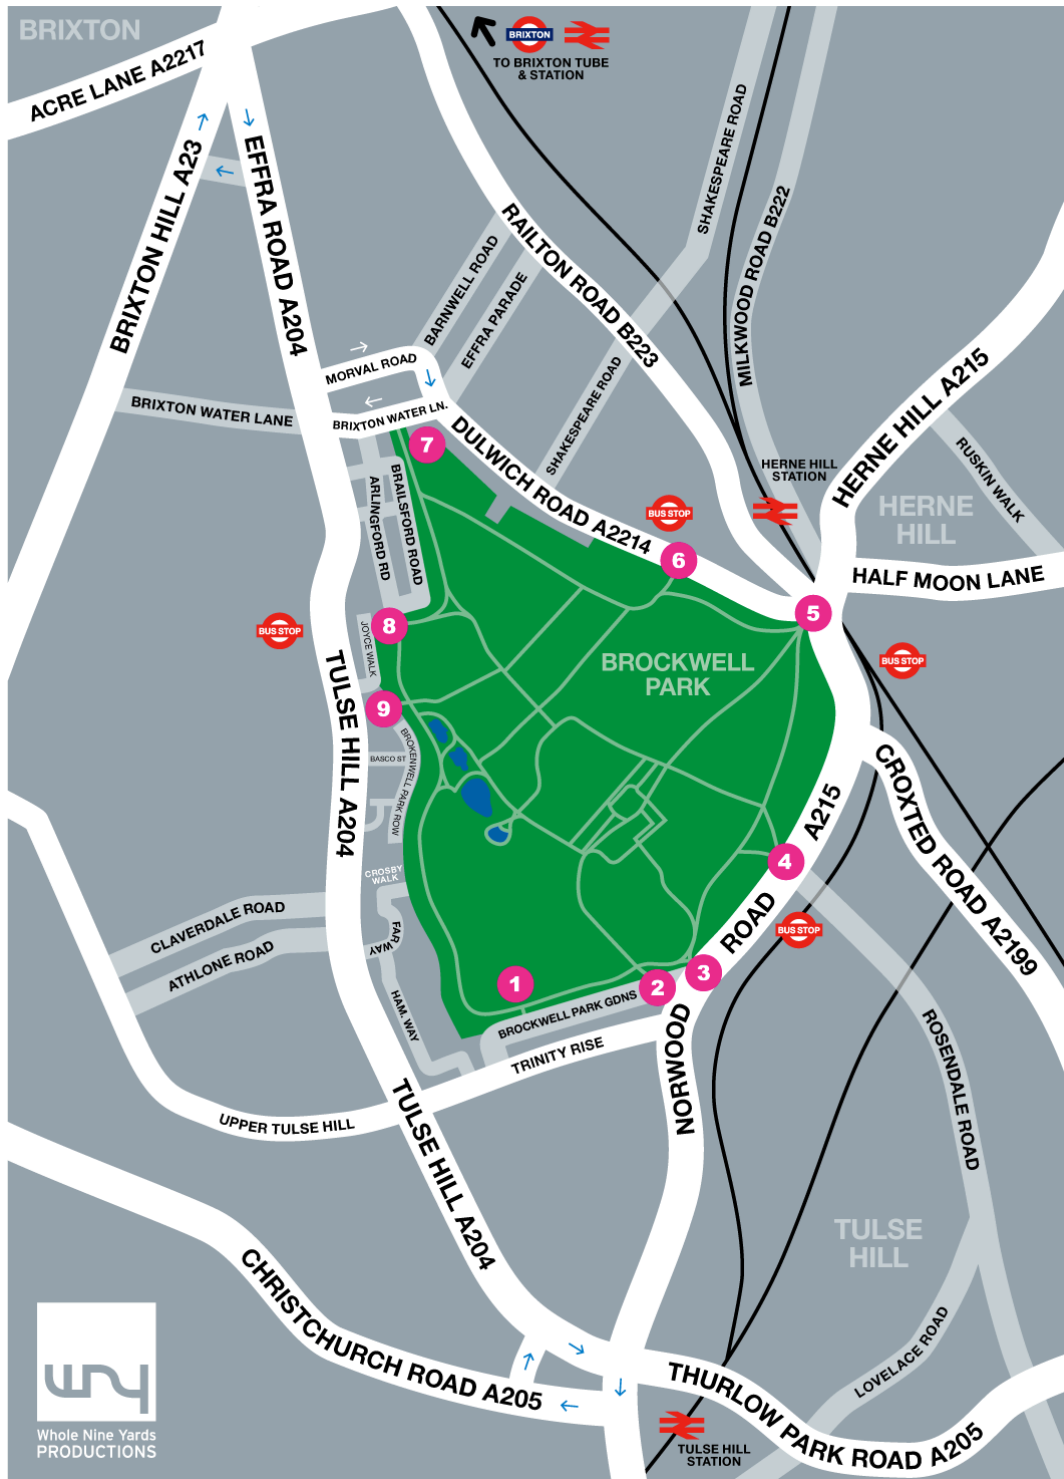

## Brockwell Park Location

Lambeth Country Show 2015  
©All rights reserved by WNYPL