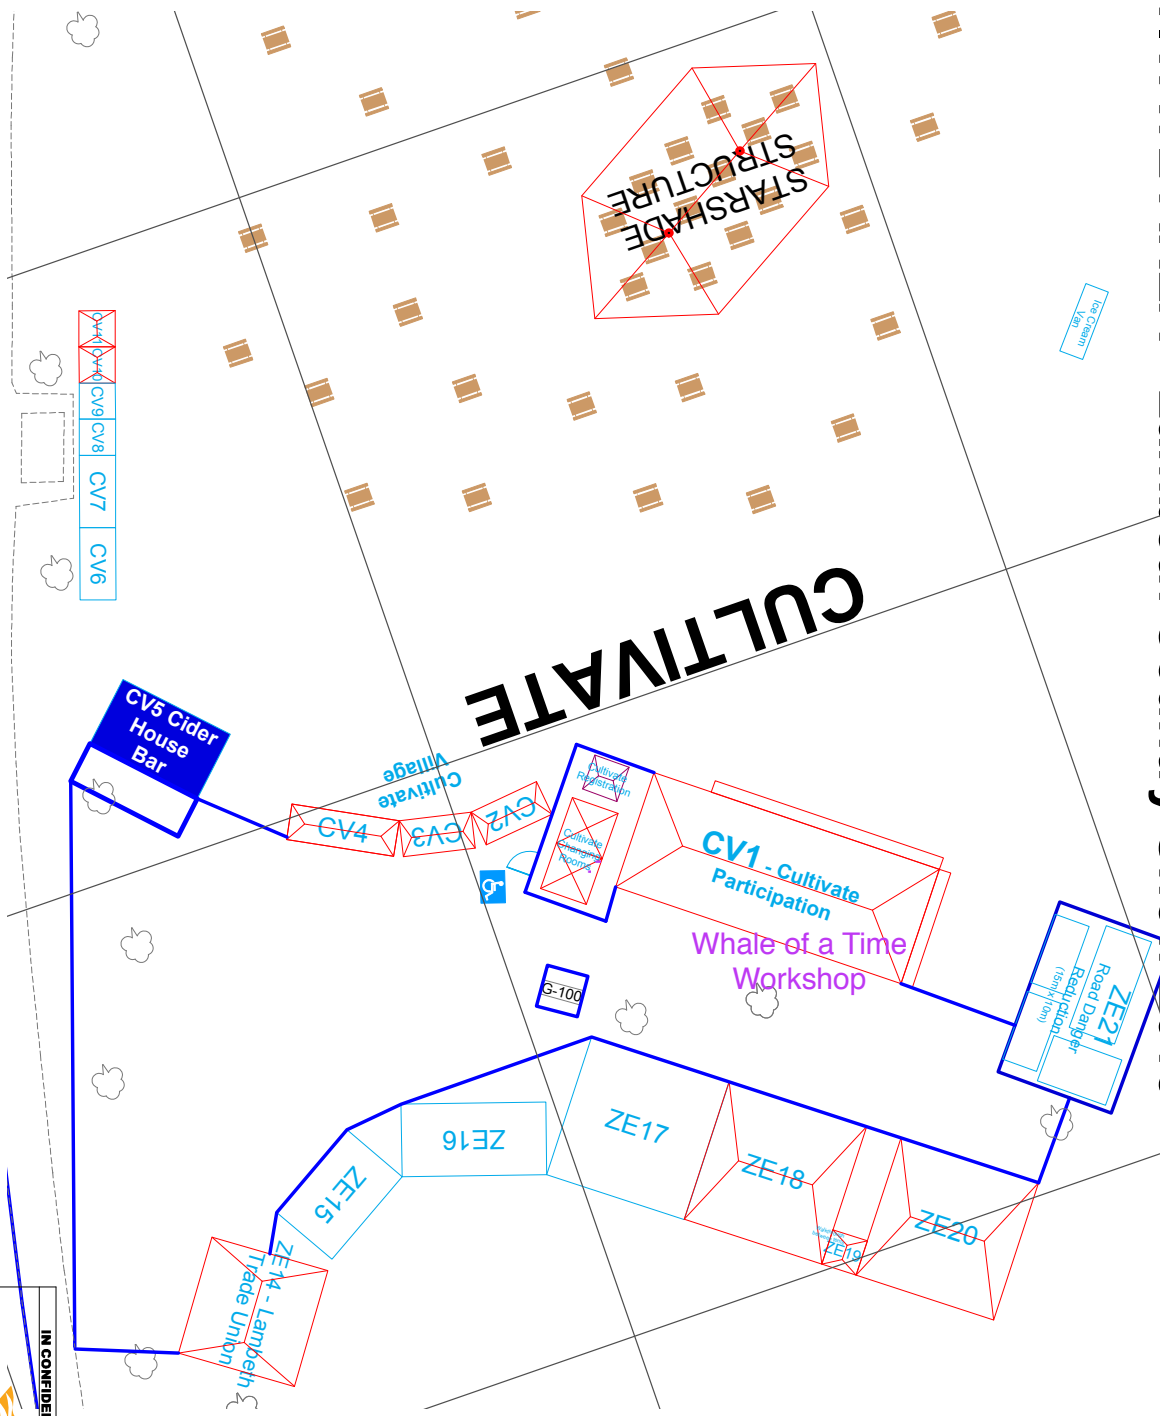

CULTIVATE AREA - Lambeth Country Show 2015

Los Camm Van

STARSHADE STRUCTURE

CULTIVATE

CV1 - Cultivate Participation

Whale of a Time Workshop

ZE21 Road Damage Reduction (50m x 100m)

g-100

Cultivate Village

CV2 CV3 CV4

CV5 Cider House Bar

CV6 CV7 CV8 CV9

ZE15

ZE16

ZE17

ZE18

ZE20

ZE14 - Lambeth Trade Union

IN CONFIDENCE		PROJECT TITLE	Lambeth Country Show 2015
		COMMUNITY TITLE	Lambeth Country Show 2015
		PROJECT TITLE	CULTIVATE
DATE	ISSUED	PROJECT TITLE	P21021
24.06.15	N/S	DATE	N/A
CS	CS	DATE	N/A
CS	CS	DATE	N/A

The site speed limit is 5mph and will be strictly enforced