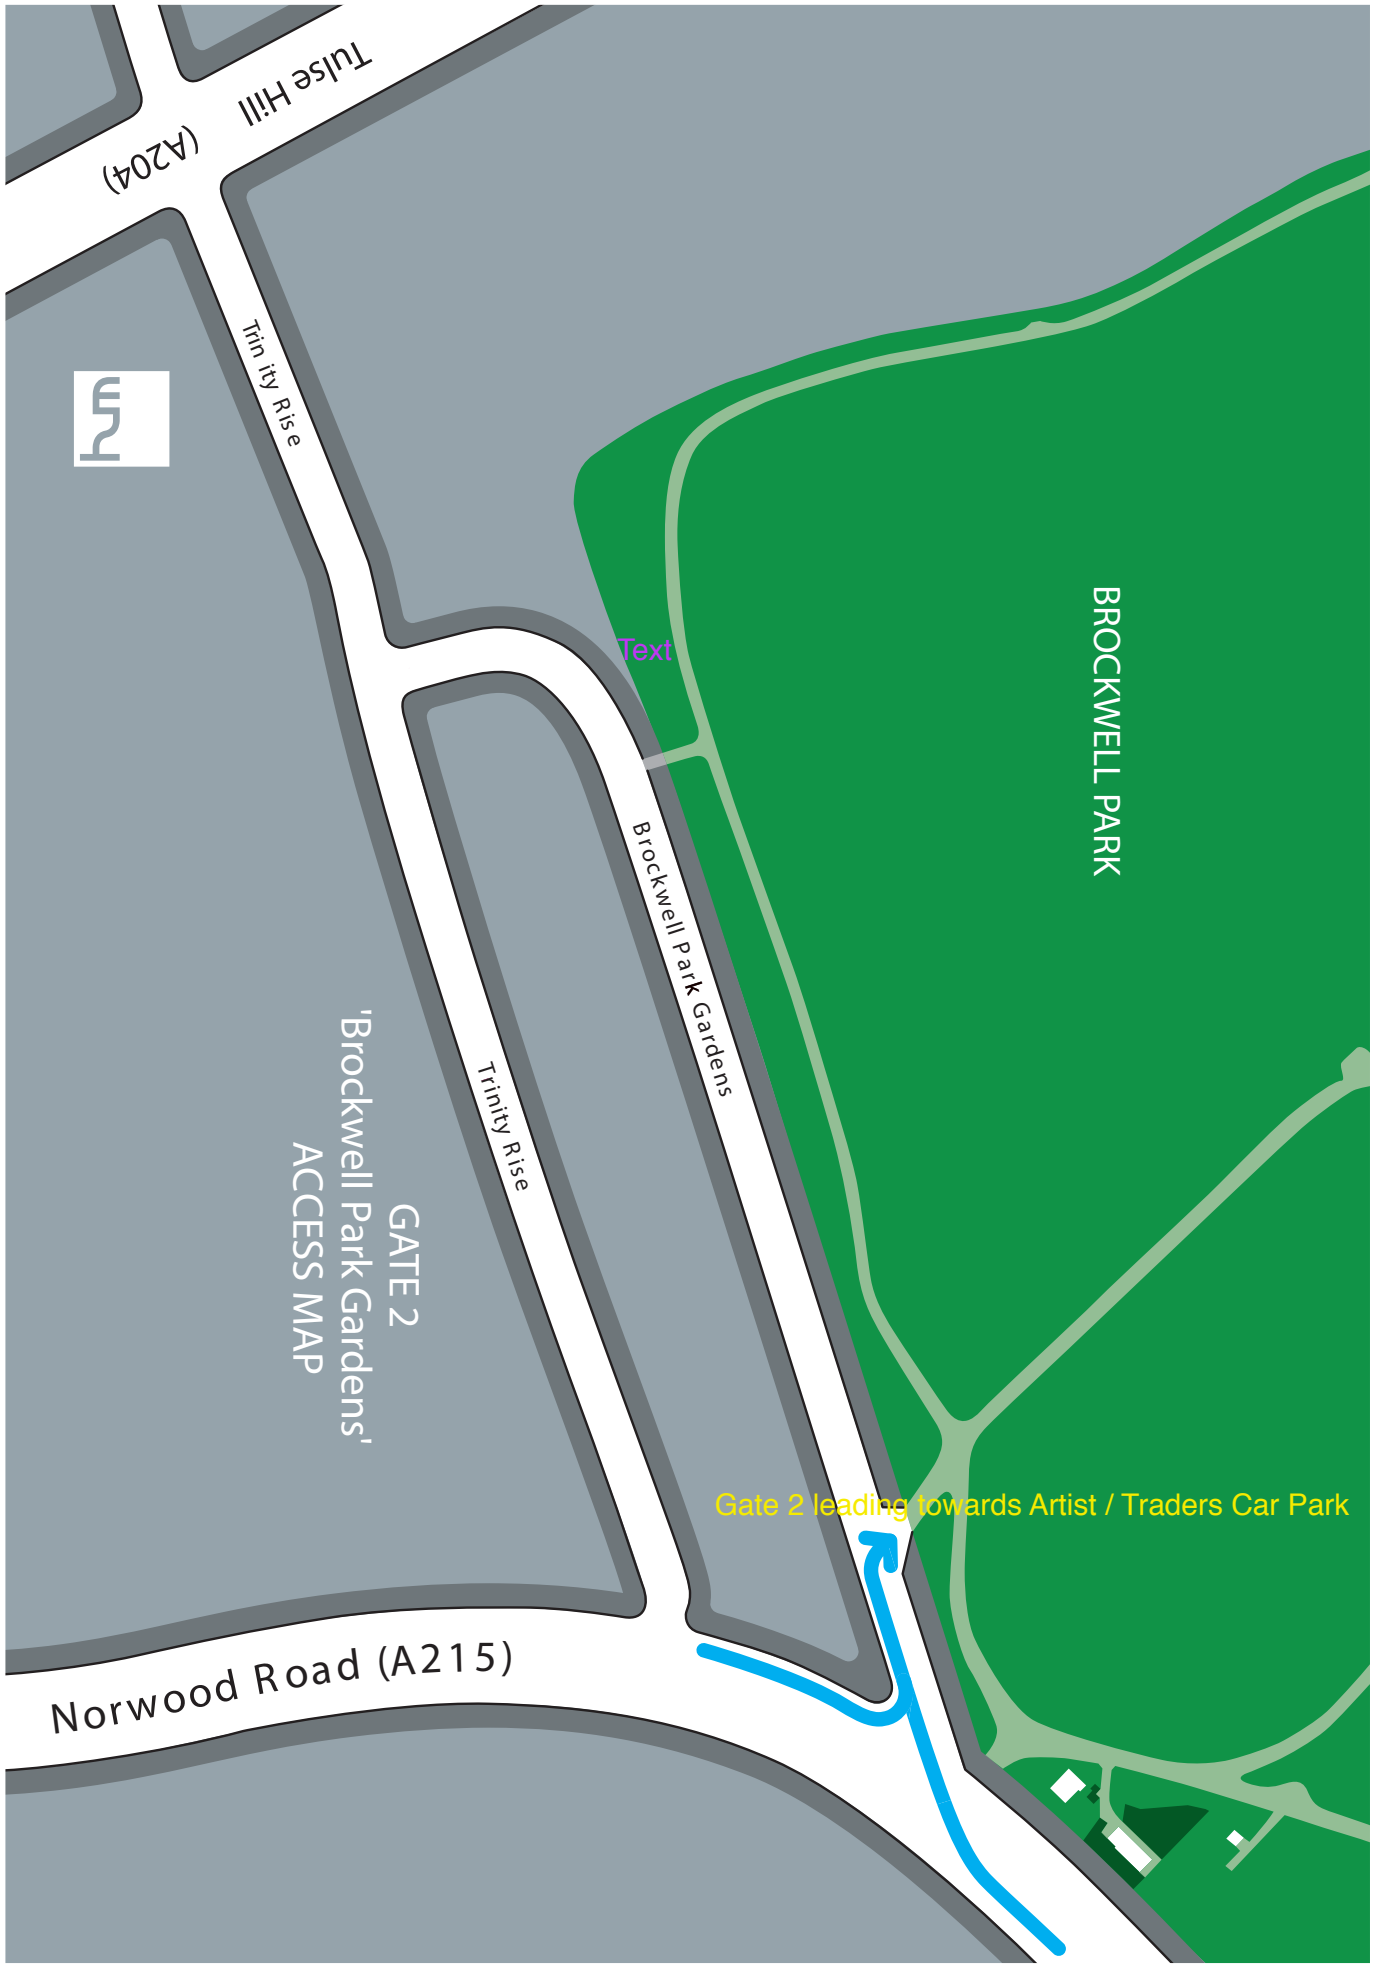

CV5 Cider House Bar

CV6 CV7 CV8 CV9

ZE15

ZE16

ZE17

ZE18

ZE20

ZE14 - Lambeth Trade Union

The site speed limit is 5mph and will be strictly enforced

Tulse Hill (A204)

Trinity Rise

Text

BROCKWELL PARK

'Brockwell Park Gardens'
ACCESS MAP

Trinity Rise

Brockwell Park Gardens

Gate 2 leading towards Artist / Traders Car Park

Norwood Road (A215)