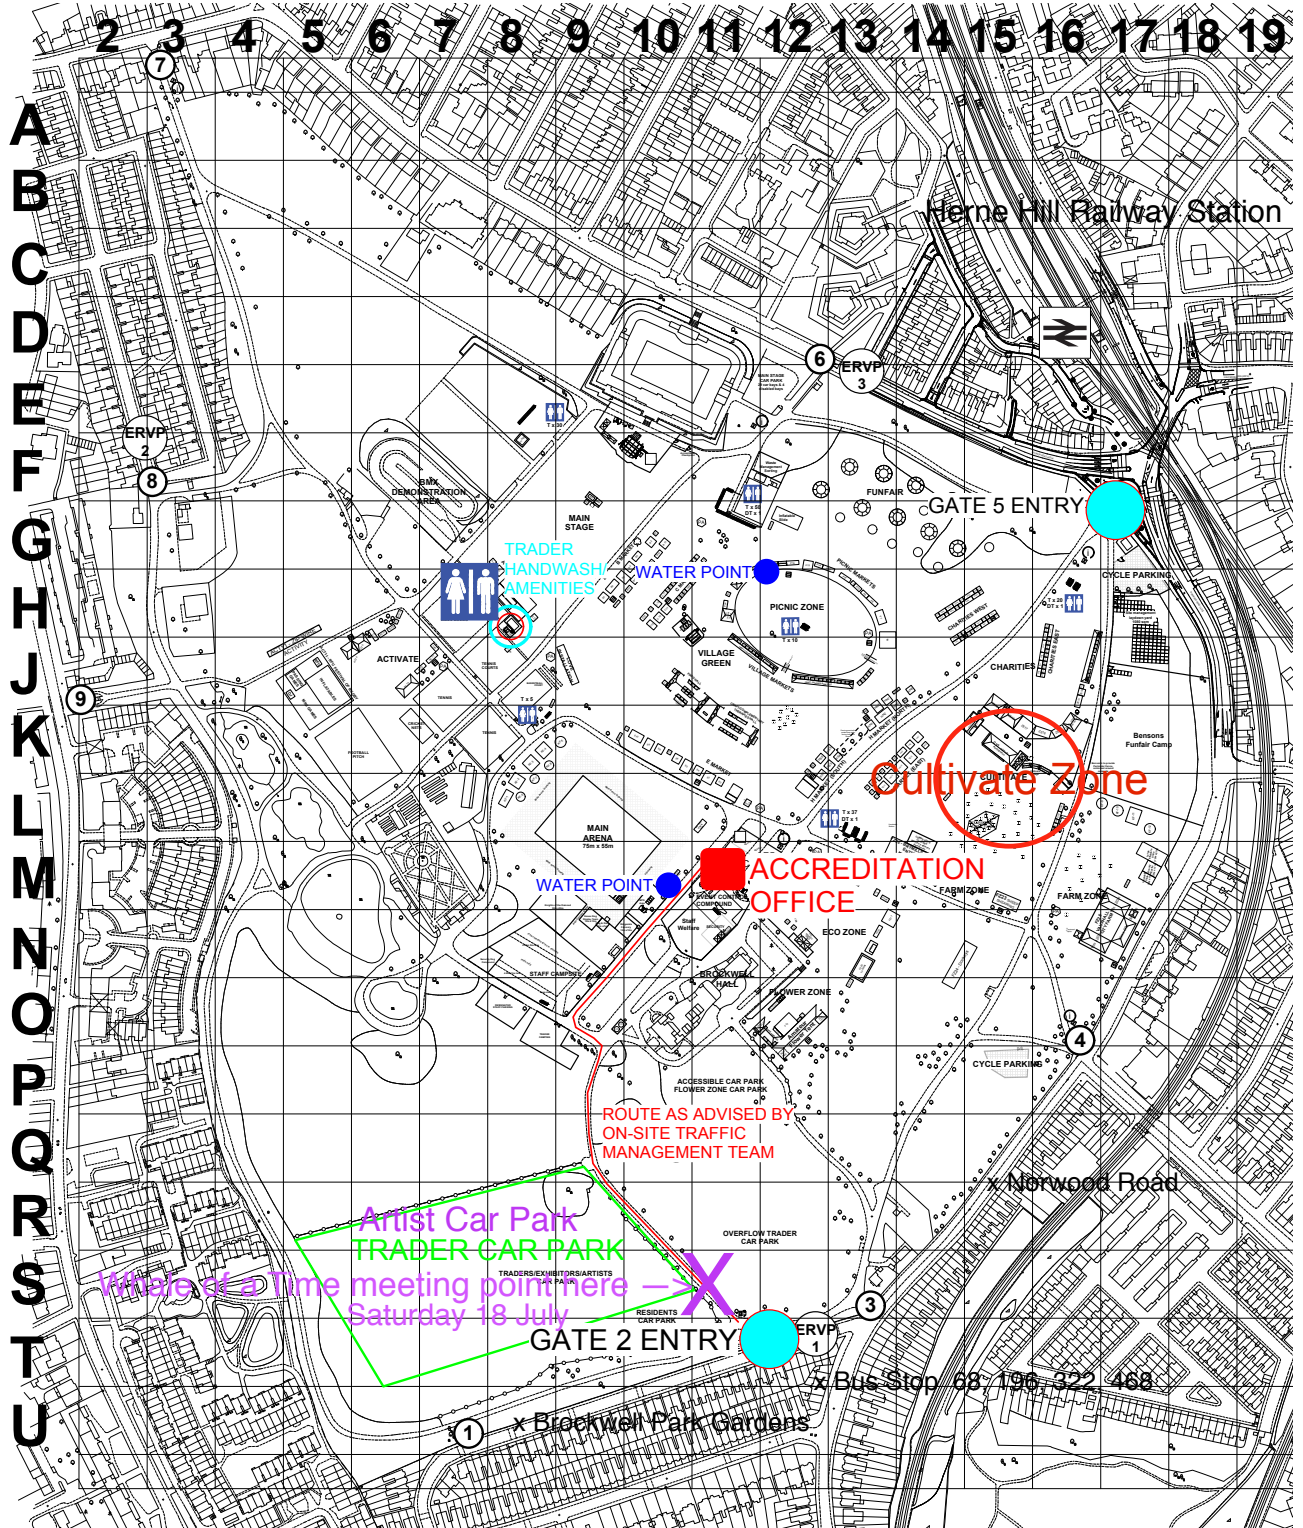

LAMBETH COUNTRY SHOW 2015

Lambeth Country Show
EST. 1974
FESTIVAL OF LOVE 2015

Saturday 18
& Sunday 19 July
12 noon – 8pm
Brockwell Park

FREE ENTRY

#LoveLCS